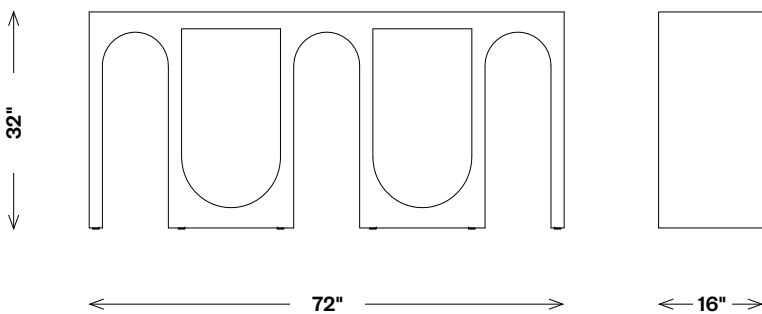

ROXBURY LONG CONSOLE

FCO19012

Materials Shown

Natural Oak

Dimensions

Width: 72"

Depth: 16"

Height: 32"